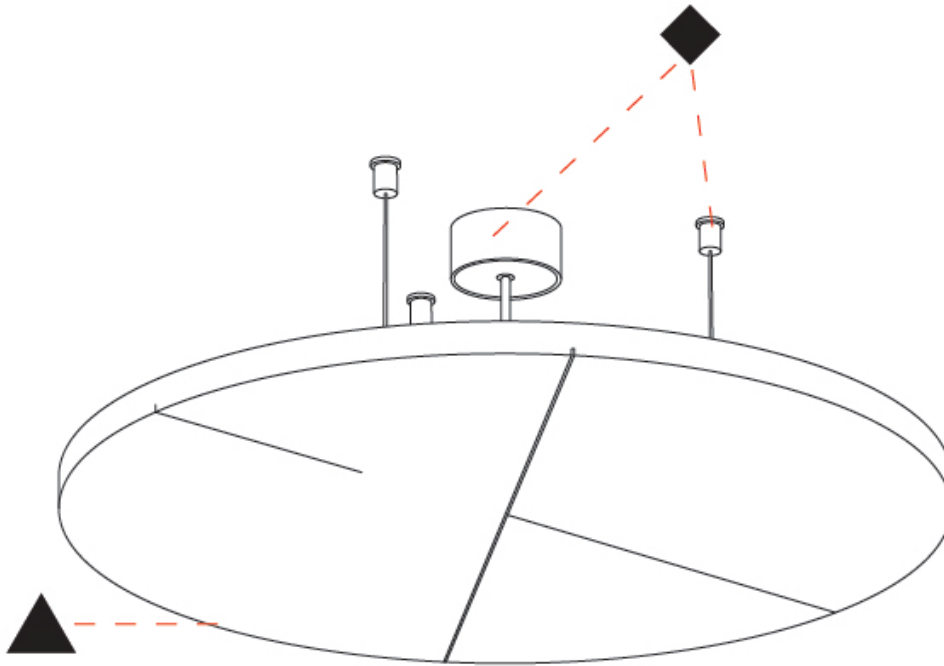

Ø646mm 25 ⁷/₁₆"

GLORIOUS ACOUSTIC LIGHT PANEL SUSPENSION

A300713-

PROJECT	_____
TYPE	_____
SPECIFIER	_____
QUANTITY	_____
DATE	_____

GLORIOUS ACOUSTIC LIGHT PANEL SUSPENSION

A300714-

base number LED Dimming Color Temperature Finishes (Diamond) Acoustic Options Cable Length