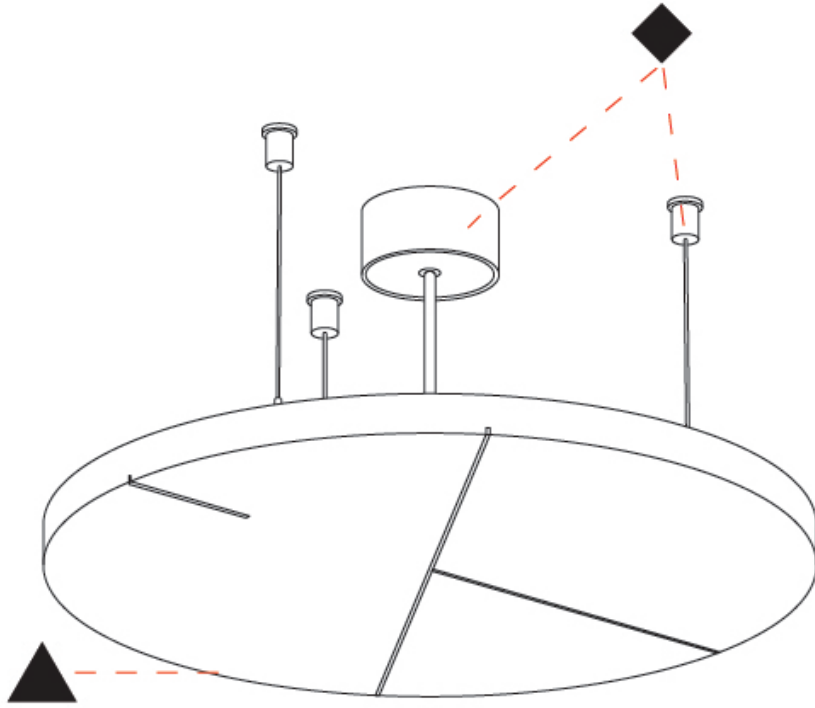

Ø446mm 17 ⁷/₁₆"

GLORIOUS ACOUSTIC LIGHT PANEL SUSPENSION

A300712-

PROJECT	_____
TYPE	_____
SPECIFIER	_____
QUANTITY	_____
DATE	_____

PROJECT
TYPE
SPECIFIER
QUANTITY
DATE

GLORIOUS ACOUSTIC LIGHT PANEL SUSPENSION