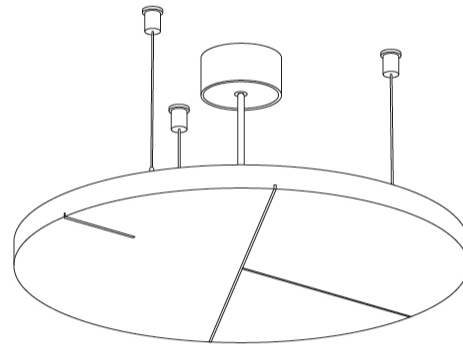

1. To build a product code in our configurator select the specify button on the base model # product page
2. To build a manual product code on this datasheet choose from the options listed below in blue font and add the suffix to the base model #

GENERAL

Series: Glorious Acoustic Light Panel
Partner: Prolicht
Division: Architectural
Installation: Suspension
Product Type: Acoustic
Mounting Location: Ceiling
Light Distribution: Indirect

PHYSICAL

Shape: Round
Diameter (mm): 446
Diameter (in): 17 ⁷/₁₆
Height (mm): 54
Height (in): 2 ¹/₈

Fixture Finish: SSR / BKV / CWI / CRY / HAB / UFT / ITA / RUA / FTG / MYG / LOD / PUS / FRO / FUP / KIA / POP / BLS / SPG / MEY / GOH / CHC / COM / ABZ / JAG / OBR / MOS / ROR

Acoustic Finish: SFW / CYW / SEE / SYN / MTS / PMB / TTN / CYB / STO / DPE / BES / SHB / ARE / ANE / VRD / CRF

Fixture Material: Aluminum
Primary Material: Acoustic

Cable Details: 2000mm / 78 3/4" or 6000mm / 236 1/4" Transparent Cable

ELECTRICAL

Lamp Type: LED (Zhaga Standard)
Input Wattage (W): 10
Total Output Wattage (W): 9.1
Dimming: Non-Dimmable
Driver Included: Yes
Driver Location: Integrated
Driver Type: Constant Current - Universal
Driver Class: Class 2
Input Voltage (V): 120 - 277

LED

Max. Delivered Lumen (lm): 701 / 708 / 730 / 751
Nominal Lumen (lm): 855 / 864 / 890 / 916
CRI: >90 CRI
Lamp Life (hrs): 50000

OPTICAL

RATINGS AND CERTIFICATIONS

Certified By: CSA Certified to UL and CSA Standards
IP rating: IP20

Ø446mm 17 ⁷/₁₆"